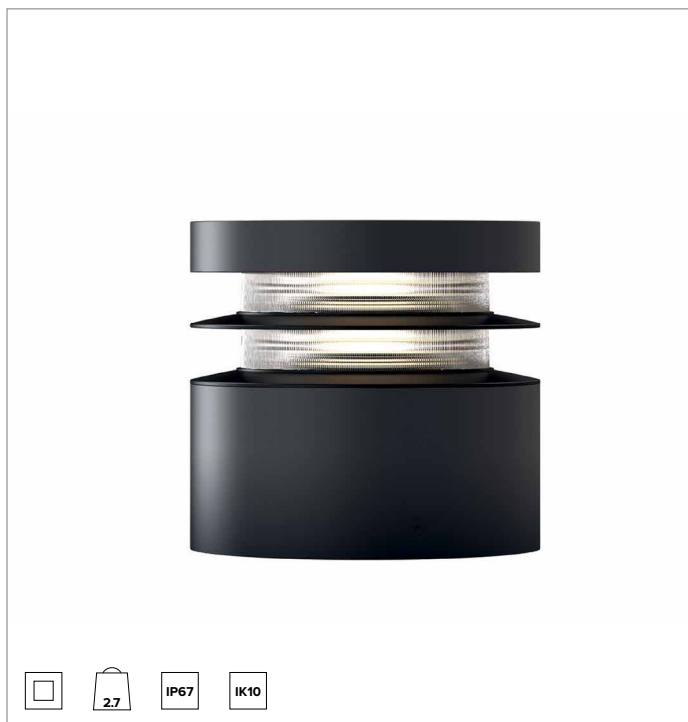

## 1E3190EL | FEBO EVO

Inground or wall LED fixture with grazing light effect

	3000K		
	Ra80		
	Fixture Power	36W	
	Source Flux	4787lm	
	Fixture Flux	2585lm	
TS1071	Imax=218cd/klm	Imax	1042cd

### SOURCE

Circuit with multiple sources, mid-power LED with flip-chip technology, Ra>80. 3500K on request.

**Energy efficiency class:** D

**Nominal power:** 32W

**Nominal flux:** 4787lm

**Colour rendering index:** 80

### ILLUMINOTECHNICAL CHARACTERISTICS

Optical unit composed of a collimating toroidal lens in transparent, optical grade PMMA.

**Emission:** RADIAL

**Beam angles:** WFL

**Optical efficiency:** 54%

**Fixture flux:** 2585lm

### MECHANICAL CHARACTERISTICS

Extruded aluminium body, die-cast aluminium optical head with black radial blades.

**Colour and finish:** Ferrite

**Weight:** 2.7Kg

**Degree of protection:** IP67

**Mechanical Resistance:** IK10