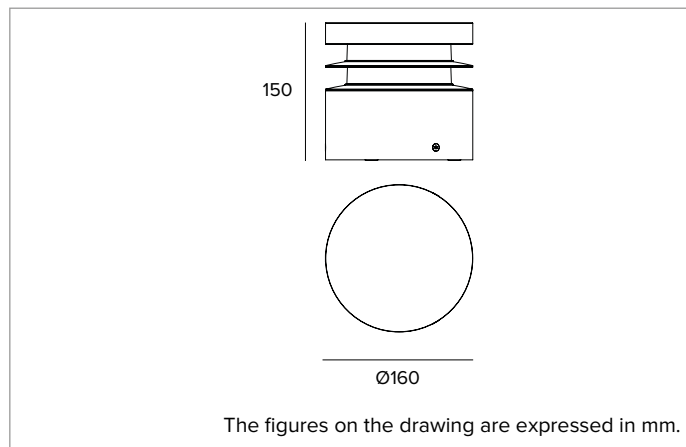

SOURCE

Circuit with multiple sources, mid-power LED with flip-chip technology, Ra>80. 3500K on request.

Energy efficiency class: D

Nominal power: 32W

Nominal flux: 4787lm

Colour rendering index: 80

CCT nominal: 3000K

SDCM: 2

Lifetime (L80/B10): >50000h tq +25°C

ILLUMINOTECHNICAL CHARACTERISTICS

Optical unit composed of a collimating toroidal lens in transparent, optical grade PMMA.

Emission: RADIAL

Beam angles: WFL

Optical efficiency: 54%

Fixture flux: 2585lm

Luminous efficacy: 72lm/W

Photobiological safety: Compliant with RG1 low risk group

MECHANICAL CHARACTERISTICS

Extruded aluminium body, die-cast aluminium optical head with black radial blades.

Colour and finish: Ferrite

Weight: 2.7Kg

Degree of protection: IP67

Mechanical Resistance: IK10

ELECTRICAL CHARACTERISTICS

Available with an integrated electronic ON-OFF power supply. Watertight connection system inside the fixture included.

Fixture Power: 36W

Power supply: 220-240Vac 50/60Hz

Insulation Class: CLASS 2

Type of driver / Control: ON-OFF

Driver included: YES

Class F: YES

Ambient temperature: -25°C / +35°C

NOTES

Uses the "Waterblock Plus" technical solution that involves resin coating the connection cables and completely resin coating the integrated driver limiting the risk of humidity reaching the fixture. It is possible to subject the product to Cataphoresis treatment on request.

WARRANTY

5 years.

WARNING

Luminaire designed for disposal/recycling at end-of-life. Non-replaceable light source. Replaceable control gear by a professional.

Due to the technological evolution of the electronic components, the data provided may be updated, and as such, confirmation must be requested during the order process.

Luminous flux and power supply have +/-10% tolerances with respect to the indicated value. tq +25°C (CIE 121).

We reserve the right to make technical changes.

Targetti Sankey S.r.l.
Via Pratese, 164
50145 Firenze - Italy
Tel: +39 055 37911
targetti.com
targetti@targetti.com

CCIAA Firenze
Share Capital:
€ 500.000,00
VAT N. (IT):
01537660480
R.E.A: FI-275656

TARGETTI